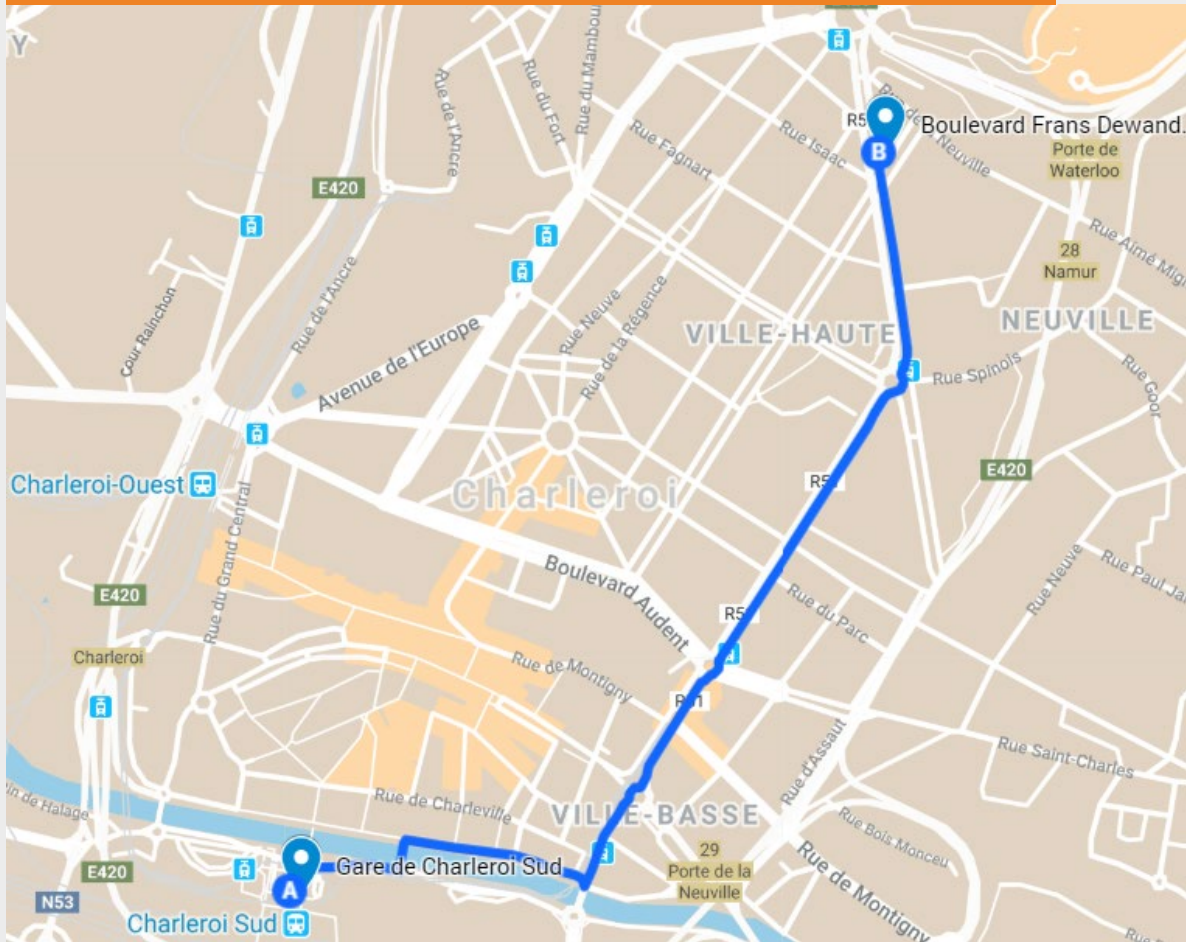

FEDASIL RETURN DESK IN CHARLEROI HOW CAN I GO THERE?

From the **train station Charleroi-Sud**, cross the river and turn right in Quai de Brabant. Walk 4 minutes along the river then turn left to **rue de l'Ecluse**. Walk 10 minutes along rue de l'Ecluse, prolonged by rue du Pont-Neuf and rue Willy Ernst. Turn left and walk 5 minutes to finally arrive at: