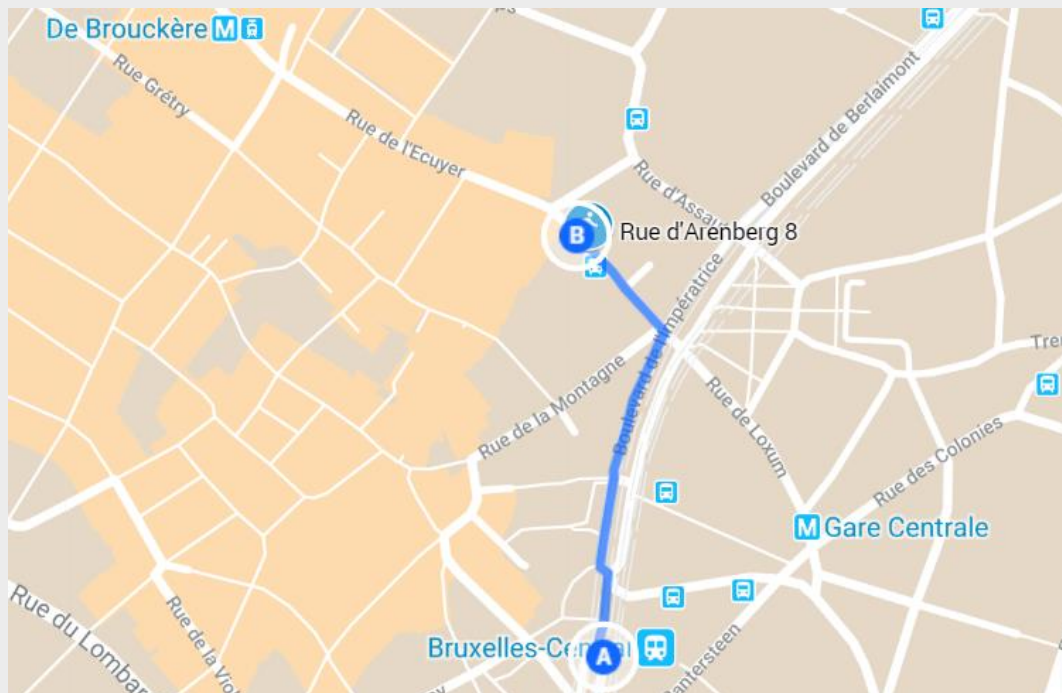

# FEDASIL RETURN DESK IN BRUSSELS HOW CAN I GO THERE?

From the Central Station, walk along **Boulevard de l'Impératrice** and turn left to rue d'Arenberg:

**Rue d'Arenberg 10 / Arenbergstraat  
10, 1000 Brussels**